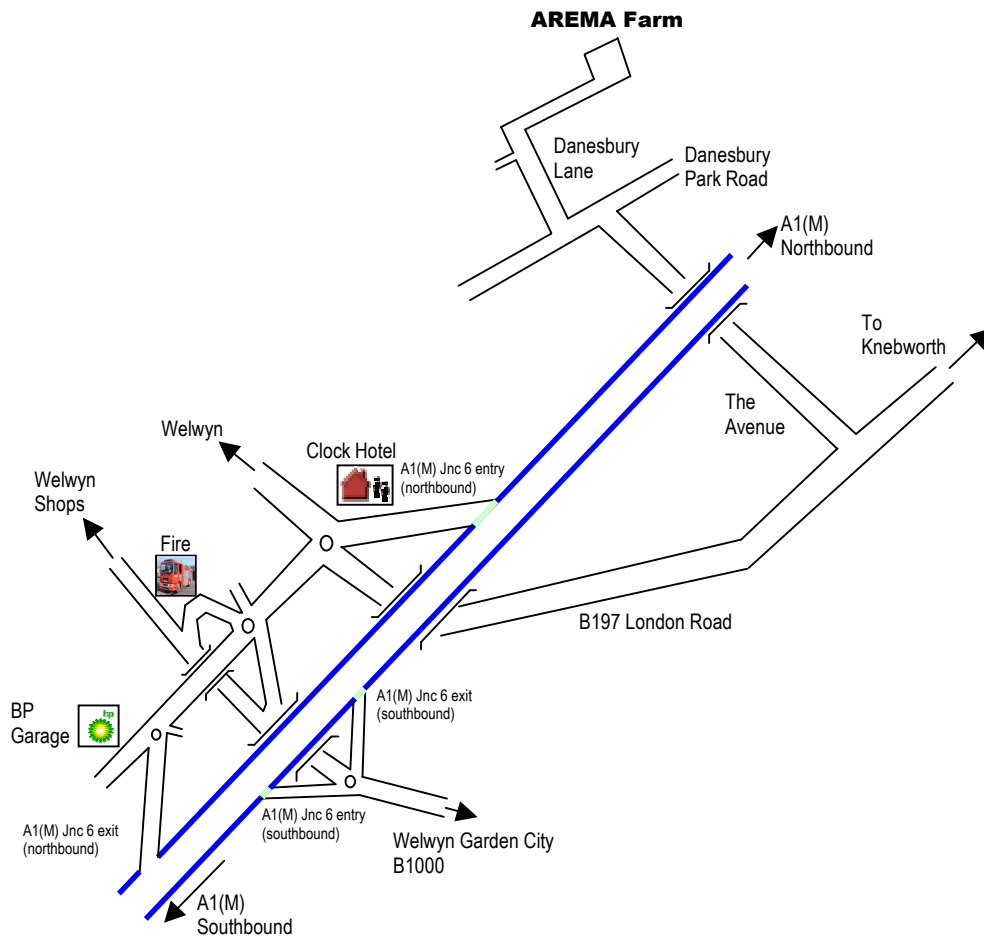

How to Find Us

Welwyn is approximately 10 miles / 16km North of the London orbital (M25,jnc.23). By train, there is a 20min link from London, King's Cross to Welwyn. For train times, please [click here](#)